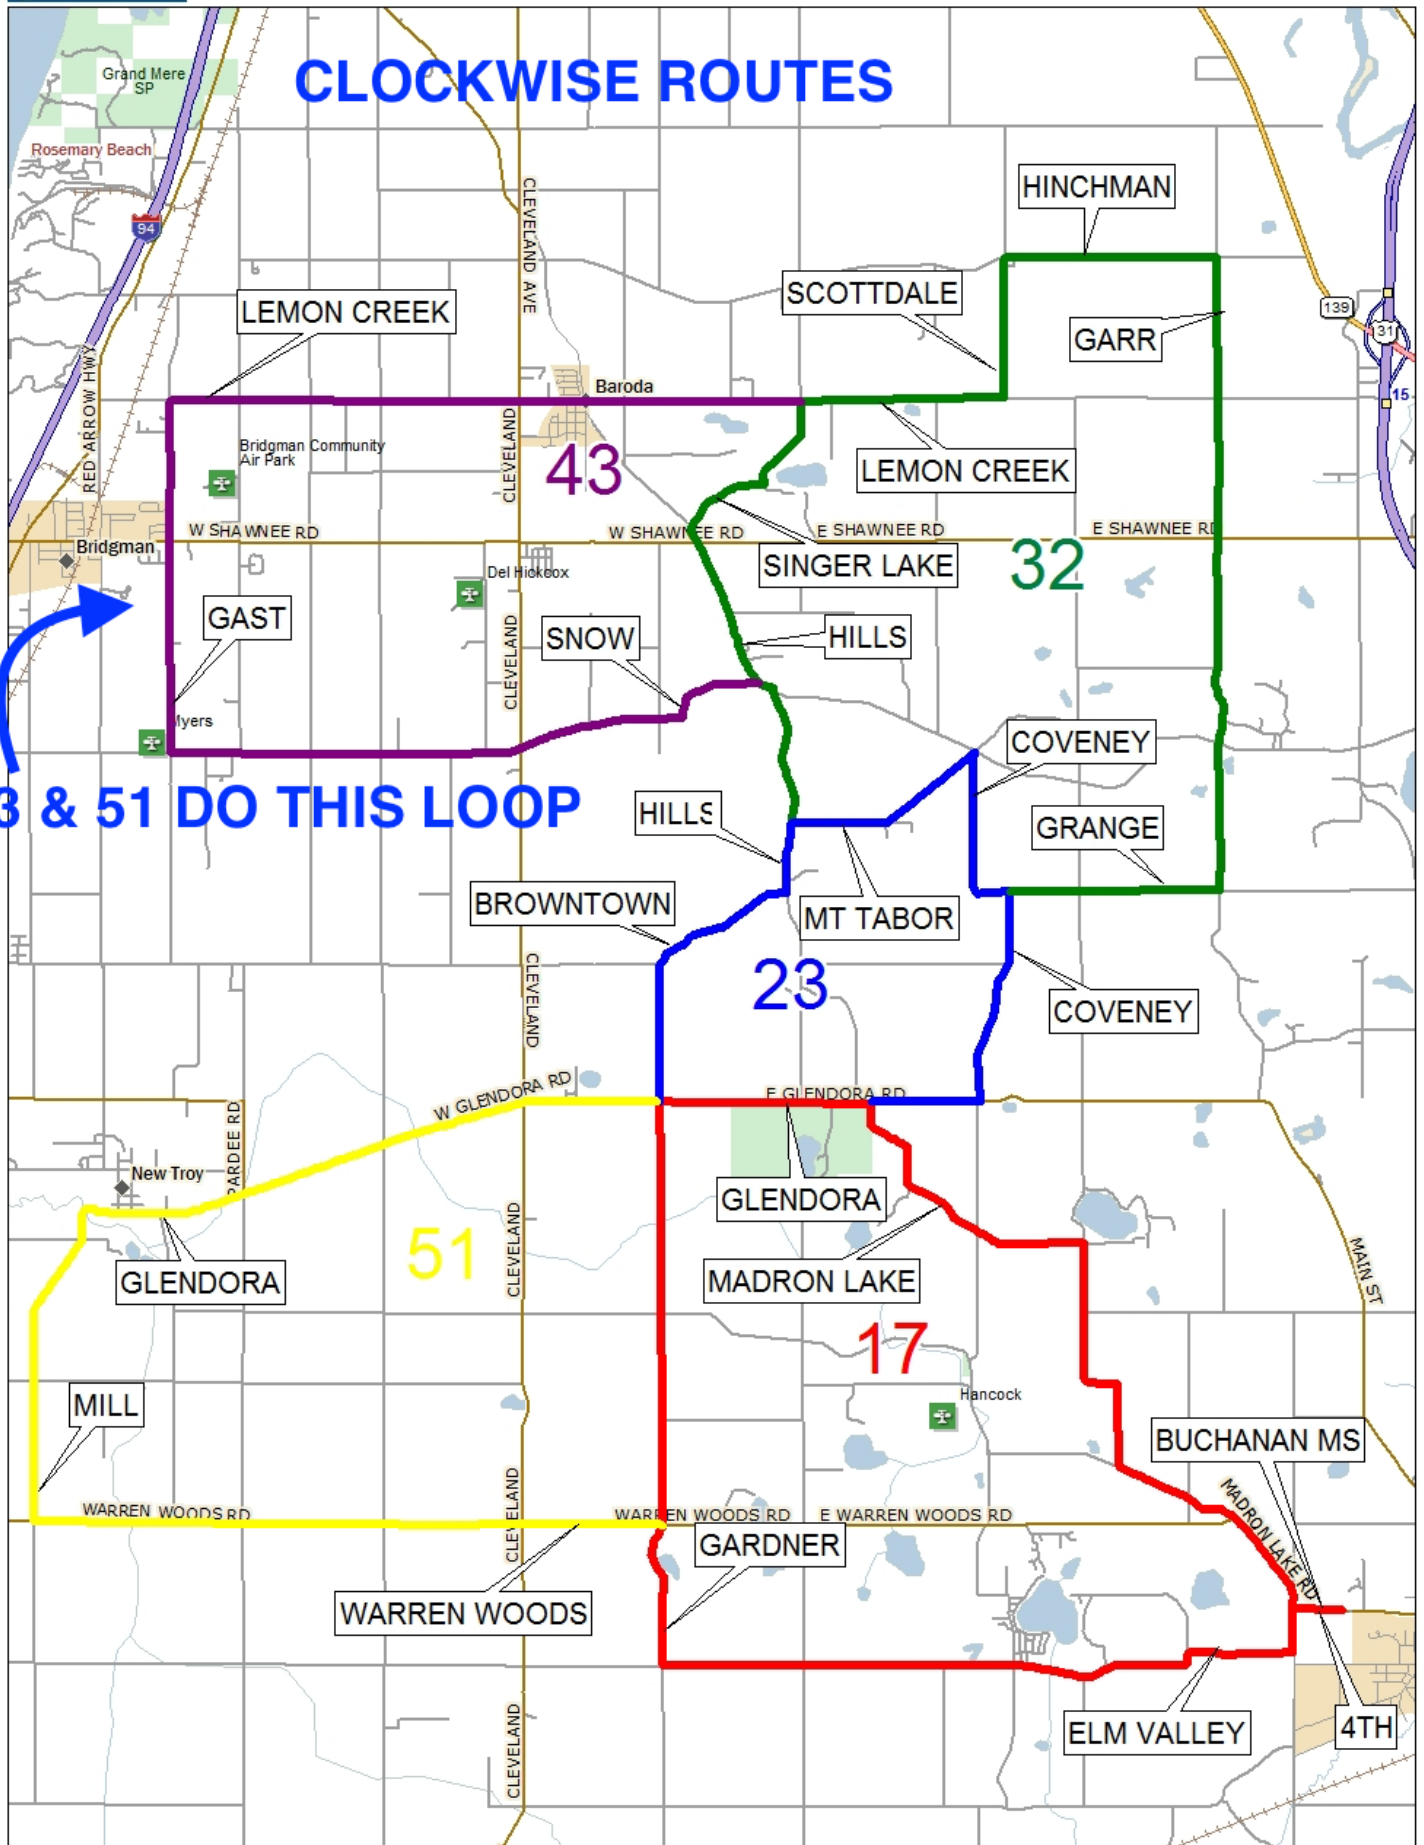

CLOCKWISE ROUTES

43 & 51 DO THIS LOOP

Data use subject to license.

© DeLorme. DeLorme Street Atlas USA® 2012.

www.delorme.com

MN (5.1° W)

Data Zoom 11-2

Buchanan North: Buchanan Middle School (610 W 4th St.) is a few blocks north and west of the town center.

51 MILES

WEST ON 4TH
L BAKERTOWN
R ELM VALLEY
R GARDNER
L WARREN WOODS
R MILL
R GLENDORA
L GARDNER
L BROWNTOWN
L HILLS
L SNOW
R GAST
R LEMON CREEK
L SCOTTDALE
R HINCHMAN
R GARR
R GRANGE
L COVENEY
R GLENDORA
L MADRON LAKE
L 4TH

43 MILES

WEST ON 4TH
L BAKERTOWN
R ELM VALLEY
R GARDNER
R BROWNTOWN
L HILLS
L SNOW
R GAST
R LEMON CREEK
L SCOTTDALE
R HINCHMAN
R GARR
R GRANGE
L COVENEY
R GLENDORA
L MADRON LAKE
L 4TH

32 MILES

WEST ON 4TH
L BAKERTOWN
R ELM VALLEY
R GARDNER
R BROWNTOWN
L HILLS
R SINGER LAKE
R LEMON CREEK
L SCOTTDALE
R HINCHMAN
R GARR
R GRANGE
L COVENEY
R GLENDORA
L MADRON LAKE
L 4TH

23 MILES

WEST ON 4TH
L BAKERTOWN
R ELM VALLEY
R GARDNER
R BROWNTOWN
L HILLS
R MT TABOR
R COVENEY
R COVENEY
R GLENDORA
L MADRON LAKE
L 4TH

17 MILES

WEST ON 4TH
L BAKERTOWN
R ELM VALLEY
R GARDNER
R GLENDORA
R MADRON LAKE
L 4th